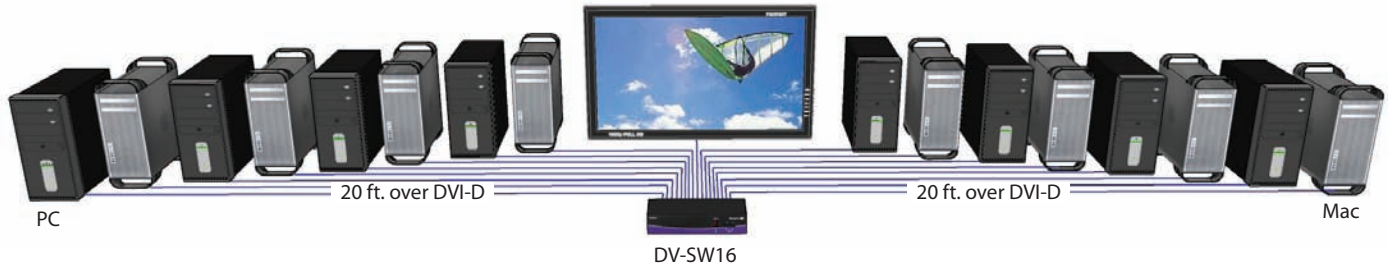

SPECIFICATIONS

Application Diagram