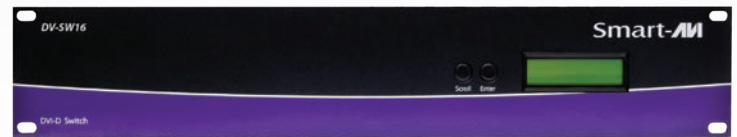

DV-SW16

16-PORT
DVI-D SWITCH

16-Port Cross-platform DVI-D with RS-232 and IR Control

Display Content From 16 Computers, PC or Mac on one Display Up To 20 Feet Away

The DV-SW16 is a cross-platform DVI-D switch capable of sharing one DVI-D Monitor between sixteen computers, PC or Mac. View sixteen computers equipped with DVI-D on a single screen, saving money and desktop space.

VIDEO	
Format	DVI-D Single Line
Maximum Pixel Clock	165 MHz
Input Interface	(16) DVI-D 29-pin female
Output Interface	(1) DVI-D 29-pin female
Resolution	Up to 1920 x 1200 @60Hz
DDC	5 volts p-p(TTL)
Input Equalization	Automatic
Input Cable Length	Up to 20 ft.
Output Cable Length	Up to 20 ft.
OTHER	
Control	RS-232, IR, and Front Panel
Power	External 5VDC4A
Dimensions	19"W x 3.5"H (2U) x 6.75"D
Weight	10 lbs.
Approvals	UL, CE, ROHS Compliant